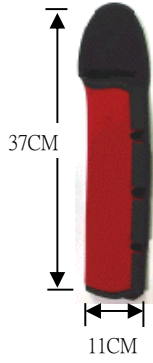

TAIL WRAP

ITEM NO. JJ-34C

SIZE : 23CMx37CM

OK TAIL WRAP