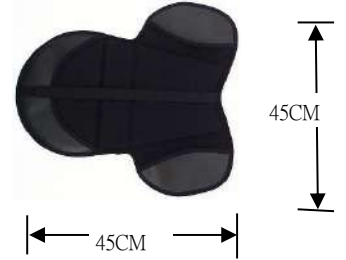

ITEM NO. J63-011

SIZE : 45CM x 45CM

NEOPRENE GEL SADDLE SEAT