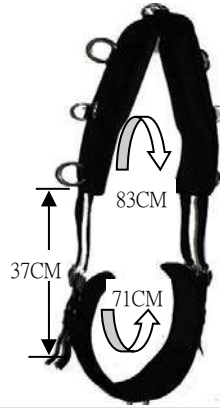

ITEM NO. J-17NP

SIZE : 83x71CM

A.C ENOPRENE TRAINING SURCINGLE

UPPER PART D RING 6PC, O RING 5PC & 7PC EYELET

ITEM NO. L: J17NP-102x71CM

M: J17NP-90x55CM

S: J17NP-78x55CM

UPPER PART D RING 6PC, O RING 7PC & 9PC EYELET

UPPER PART D RING 6PC, O RING 5PC & 9PC EYELET

UPPER PART D RING 6PC, O RING 5PC & 9PC EYELET

ITEM NO. J17B

SIZE : 4-1/2" x 83 CM x 95 CM

FLEECE TRAINING SURCINGLE