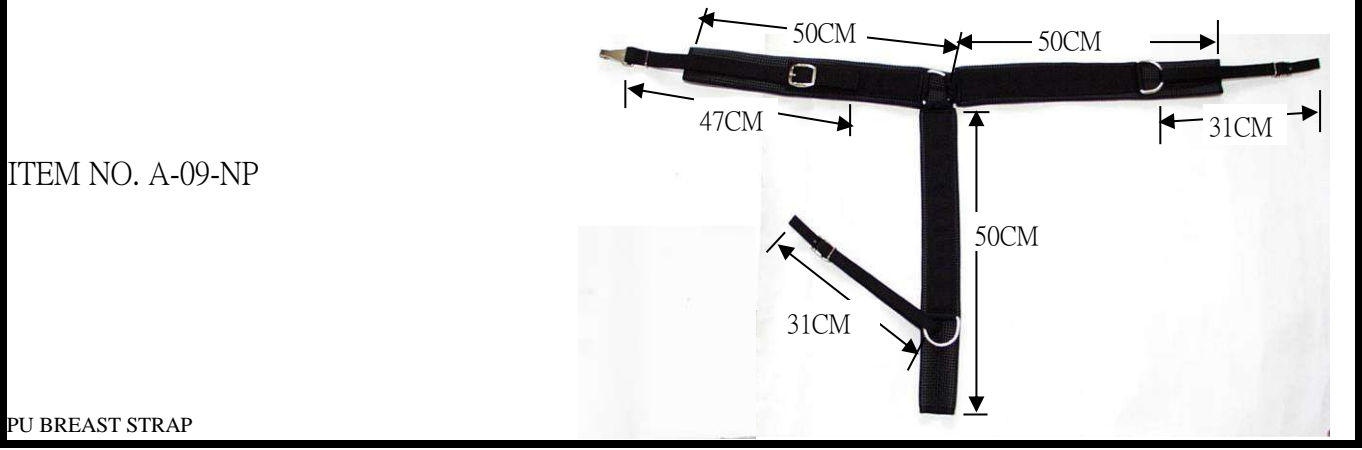

SIZE : 11.5CM x 61CM x 84CM

PU LEATHER TRAINING SURCINGLE

ITEM NO. J017B-1E-NP-L

SIZE: 96x84CM

MEMORY FOAM TRAINING SURCINGLE

ITEM NO. J092

BREAST REFLECTOR
WITH FLASH LIGHT

ITEM NO. J09D-4