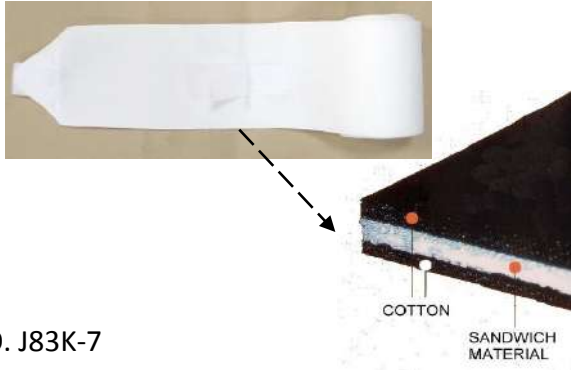

ITEM NO. J-83K

SIZE : 11.5CMx215CM(COTTON PAD 115CM + ELASTIC 100CM)

COTTON PAD ELASTIC BANDAGE

ITEM NO. J83K-7

SIZE: 10CMx230CM

AIR THROUGH SANDWICH BANDAGE

ITEM NO. J-83N

BANDAGE