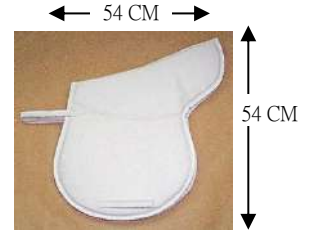

50CM

SIZE : 45.5CM x 50CM

GEL PAD ONE SIDE CLOTH AND ONE SIDE DOT

Blank space for item details.

ITEM NO. J-60F

SIZE : 55CM x 52CM

NON SLIP AIR CELL WAFFLE SADDLE PAD

ITEM NO. J-60